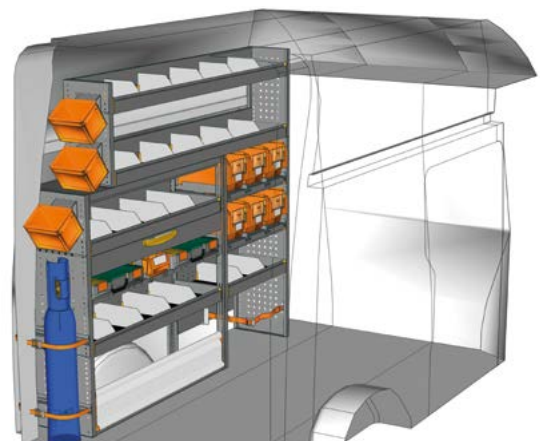

See the back of this catalogue  
and contact the nearest  
StoreVan point or visit our website.

**\* Einschließlich Befestigungskit - Fixing kit included**

BEISPIEL - EXAMPLE

TA 1917 02\*

B=1733 T=365 H=1700 mm - W=1733 D=365 H=1700 mm